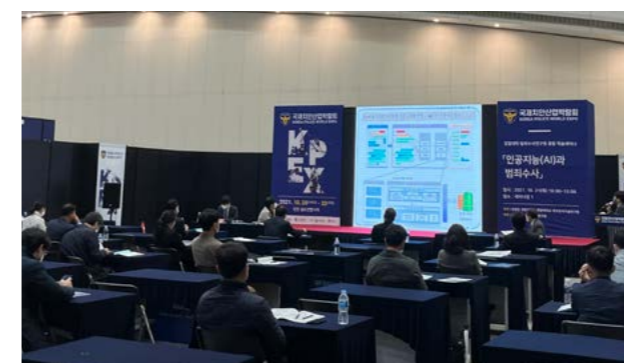

Conference Book Advertising

- Contact KPEX Secretariat for more information.
  E-mail. kpex@esgroup.net