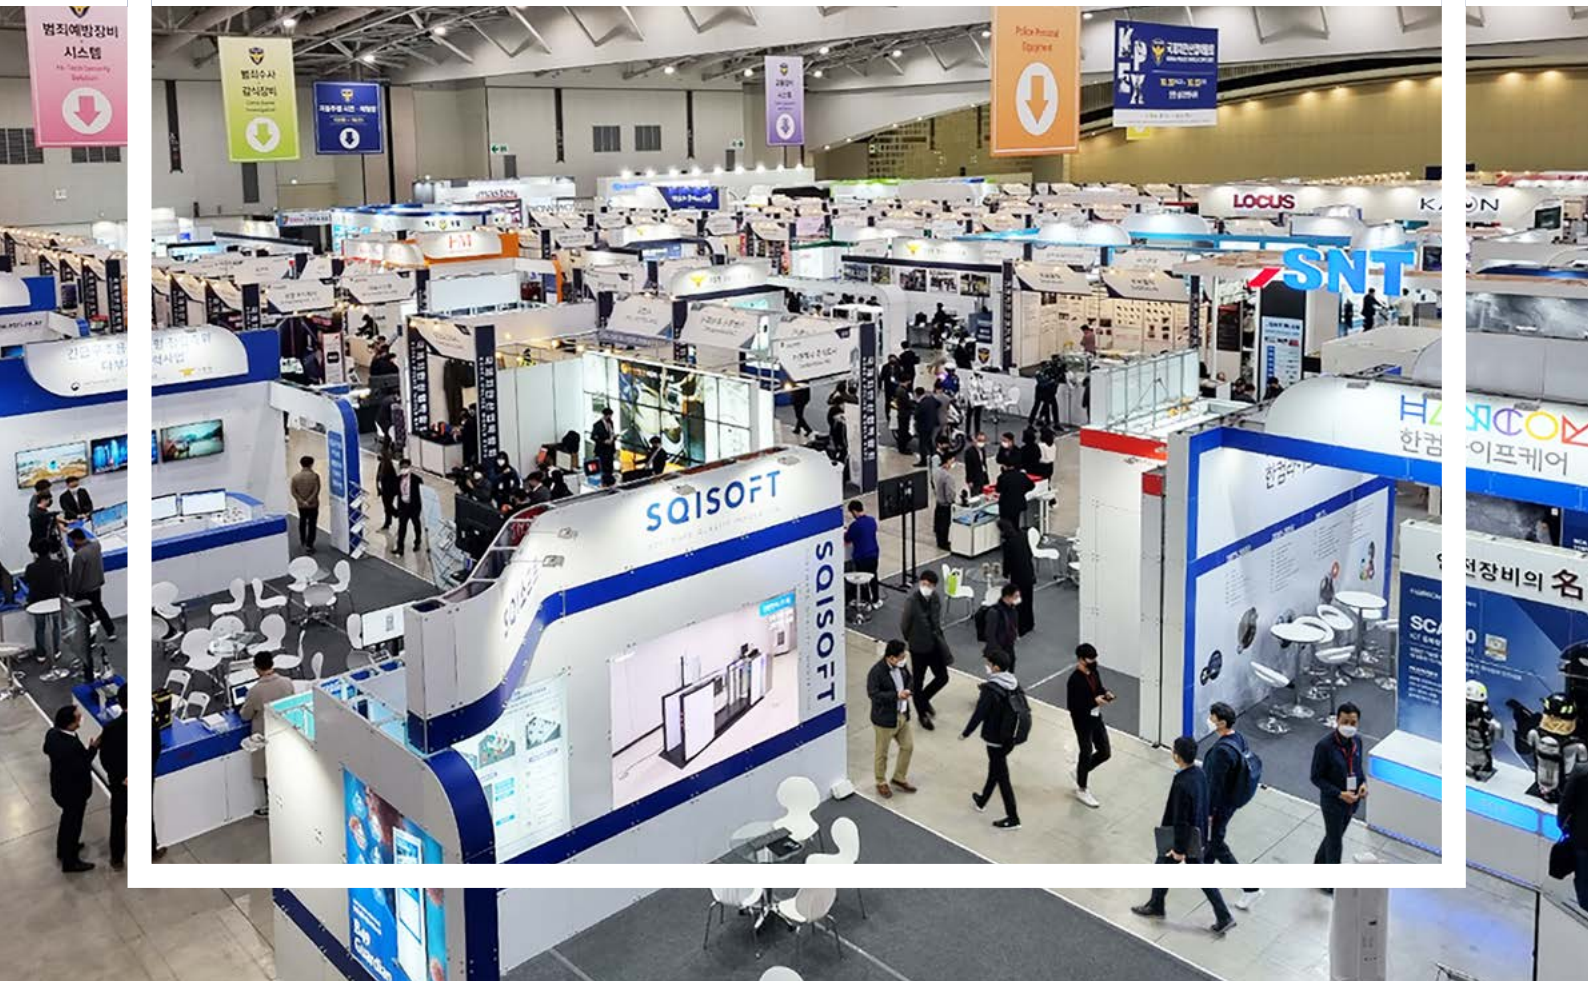

KOREA POLICE WORLD EXPO

POLICE EXPO

SECURITY EXPO

19th(Wed) - 22nd(Sat) **October, 2022**

Songdo Convensia, Incheon

Host

Organizer