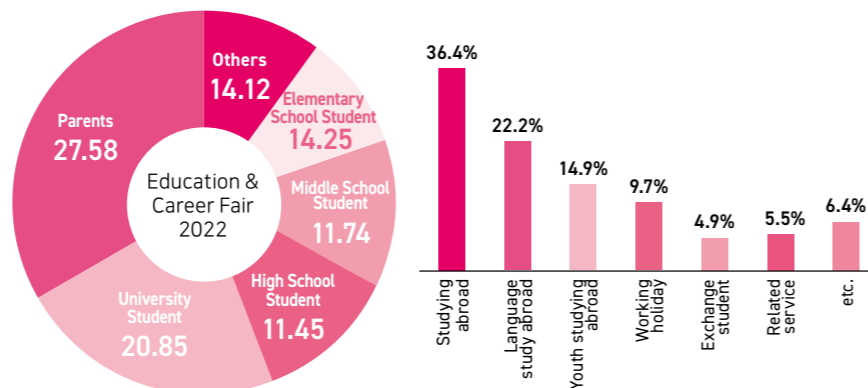

• Education & Career Korea 2022-Interest of Visitors

• Promotion Activities

- Press Release
- DM, EDM & Text Messages
- Advertisement in Magazines
- SNS
- Billboards on main streets and overbridges
- Placards in major universities
- Online advertisements

• Booth Type

Seoul Fair (3mx3m)

■ Participation Fee

- Space & Shell Scheme : US$ 2,800 /1booth
  (Space+Shell Scheme+Basic Facilities)
- Space Only : US$ 2,400 /1booth
  (Space, Min.2booths)

■ Booth Facilities in Space & Shell Scheme

1. Fascia name board
   - Carpet
   - Waste Basket
   - 13-amp Electrical Outlet(Up to 1kw)
   - Booth Wall partitions
   - 1 Round table
   - 3Chairs
   - 1 Information desk
   - 2LED Lights
   - Free listing in Show Guide Book
   - Free listing on the Website and SNS
2. ※ Booking is accepted on a first-come-first-served basis.

• National Pavilions

We are expecting your large scale attending from your field in your country. For further details of organizing a special pavilion of your country, please contact us.

Pavilions attended till 51st : USA,Canada,Australia, New Zealand, China,Europe(with Germany, Netherlands, France, Ireland,Italy and Sweden)India, Philippines, Singapore, Malaysia,etc.

AMBASSADE DE FRANCE EN CORÉE
Liberté
Égalité
Fraternité

CAMPUS FRANCE
CORÉE DU SUD

• **Study in France Pavilion**

Homepage : kr.ambafrance-culture.org/ko
E-mail : campusfrance@kr.ambafrance-culture.org
Tel : 82-2-6733-2065

Canada

• **Study in Canada Pavilion**

Homepage : www.korea.gc.ca
E-mail : seouledu@international.gc.ca

* If you're interested in National Pavilions, please contact above directly.

Education & Career Korea 2022